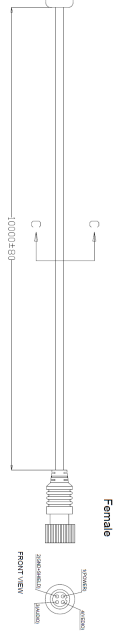

24AWG 0.1mm SHIELD PVC CABLE (4D-14975)
(DANGER)

SECTION C-C

24AWG 0.1mm SHIELD PVC CABLE (4D-14975)
(DANGER)

SECTION D-D

24AWG 0.1mm SHIELD PVC CABLE (4D-14975)
(DANGER)

SECTION C-C

SECTION A-A

24AWG 0.1mm SHIELD PVC CABLE (4D-14975)
(DANGER)

SECTION D-D