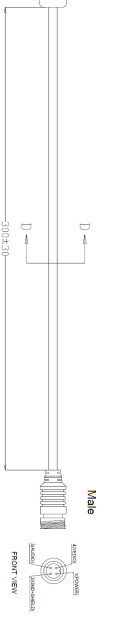

SECTION A-A

24AWG 0.1mm SHIELD PVC CABLE (4D-14975)
(DANGER)

SECTION D-D