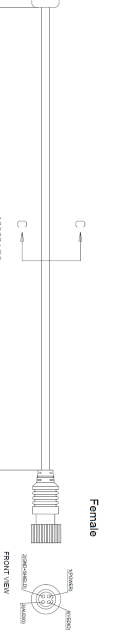

24AWG 0.1mm SHIELD PVC CABLE (4D-14975)
(DANGER)

SECTION C-C