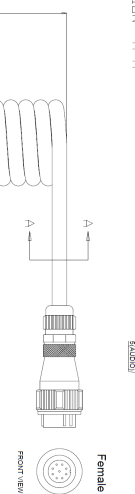

24AWG 0.1mm SHIELD PVC CABLE (4D-14975)
(DANGER)

SECTION C-C

24AWG 0.1mm SHIELD PVC CABLE (4D-14975)
(DANGER)

SECTION D-D

24AWG 0.1mm SHIELD PVC CABLE (4D-14975)
(DANGER)

SECTION C-C

SECTION A-A

24AWG 0.1mm SHIELD PVC CABLE (4D-14975)
(DANGER)

SECTION D-D