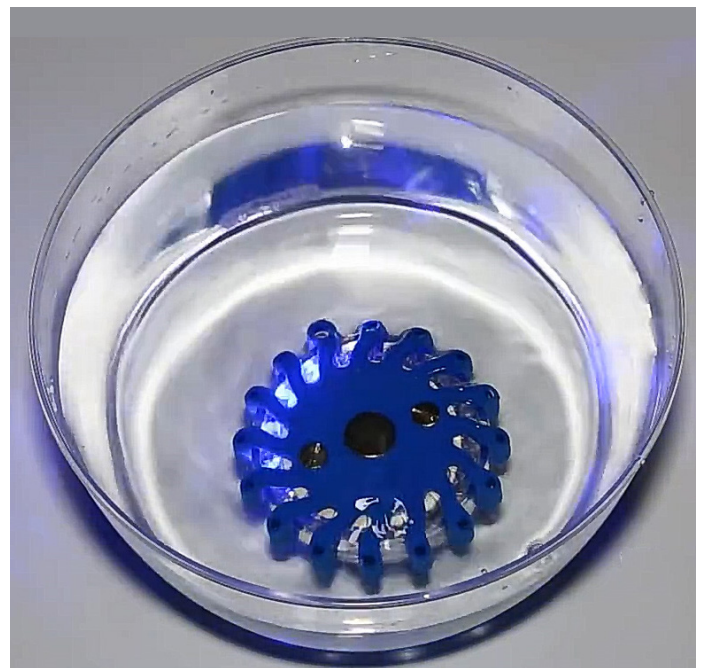

Flash Patterns

Pattern	Run Time
ROTATE	9 HOURS
QUAD-FLASH	9 HOURS
SINGLE-BLINK	60 HOURS
ALTERNATE	9 HOURS
SOS(MORSE CODE) RESCUE SOS	14 HOURS
SOLID-ON HIGH	4 HOURS
SOLID-ON LOW	35 HOURS
2 LED FLASHLIGHT	9 HOURS
4 LED ILLUMINATE	6 HOURS

Robust and Waterproof