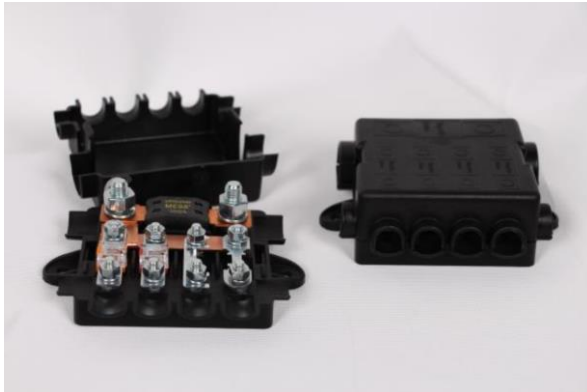

## Technical Information Sheet

Part No. 0-234-80

Fuse holder for 1 x Mega fuse + 4 x Midi Fuses.

Rated at 32V 500A Mega fuse + 200A for Midi fuses

Dimensions: Dimensions are in mm

### Specification

Type	Fuse box for bolt down fuses
Voltage	32V
Max Rating	500A Mega fuse + 200A Midi fuse
Case Material	PA66 GF 30
Busbar Material	Copper
Bolt Sizes	M8 & M5, nuts and washers incl.

The information provided in this document is correct to the best of our knowledge at time of printing. However, specifications may change at any time without notice.