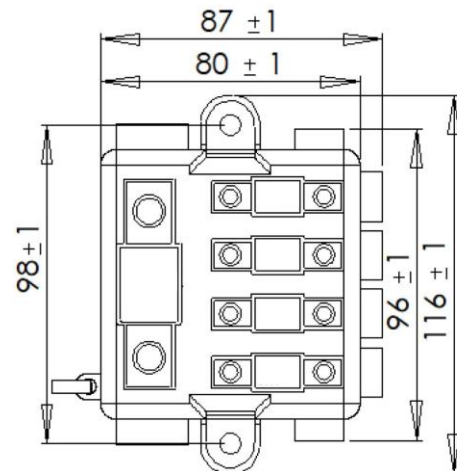

## Technical Information Sheet

Part No. 0-234-80

Fuse holder for 1 x Mega fuse + 4 x Midi Fuses.

Rated at 32V 500A Mega fuse + 200A for Midi fuses

Dimensions: Dimensions are in mm

### Specification

Type	Fuse box for bolt down fuses
Voltage	32V
Max Rating	500A Mega fuse + 200A Midi fuse
Case Material	PA66 GF 30
Busbar Material	Copper
Bolt Sizes	M8 & M5, nuts and washers incl.

The information provided in this document is correct to the best of our knowledge at time of printing. However, specifications may change at any time without notice.