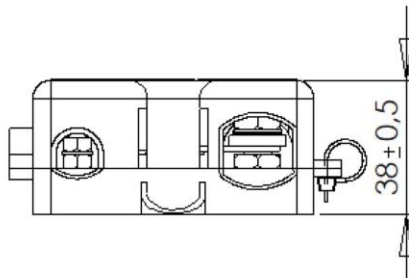

## Technical Information Sheet

Part No. 0-234-80

Fuse holder for 1 x Mega fuse + 4 x Midi Fuses.

Rated at 32V 500A Mega fuse + 200A for Midi fuses

Dimensions: Dimensions are in mm

### Specification

Type	Fuse box for bolt down fuses
Voltage	32V
Max Rating	500A Mega fuse + 200A Midi fuse
Case Material	PA66 GF 30
Busbar Material	Copper
Bolt Sizes	M8 & M5, nuts and washers incl.

The information provided in this document is correct to the best of our knowledge at time of printing. However, specifications may change at any time without notice.